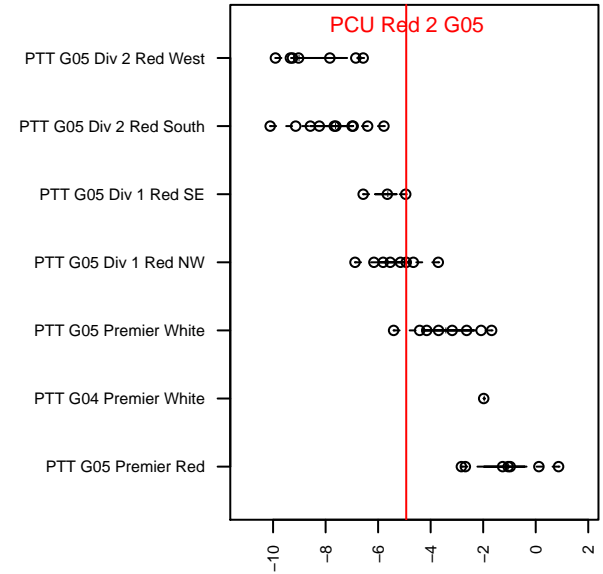

**attack and defense rating
relative to others at age
and all opponents in last 13 months**