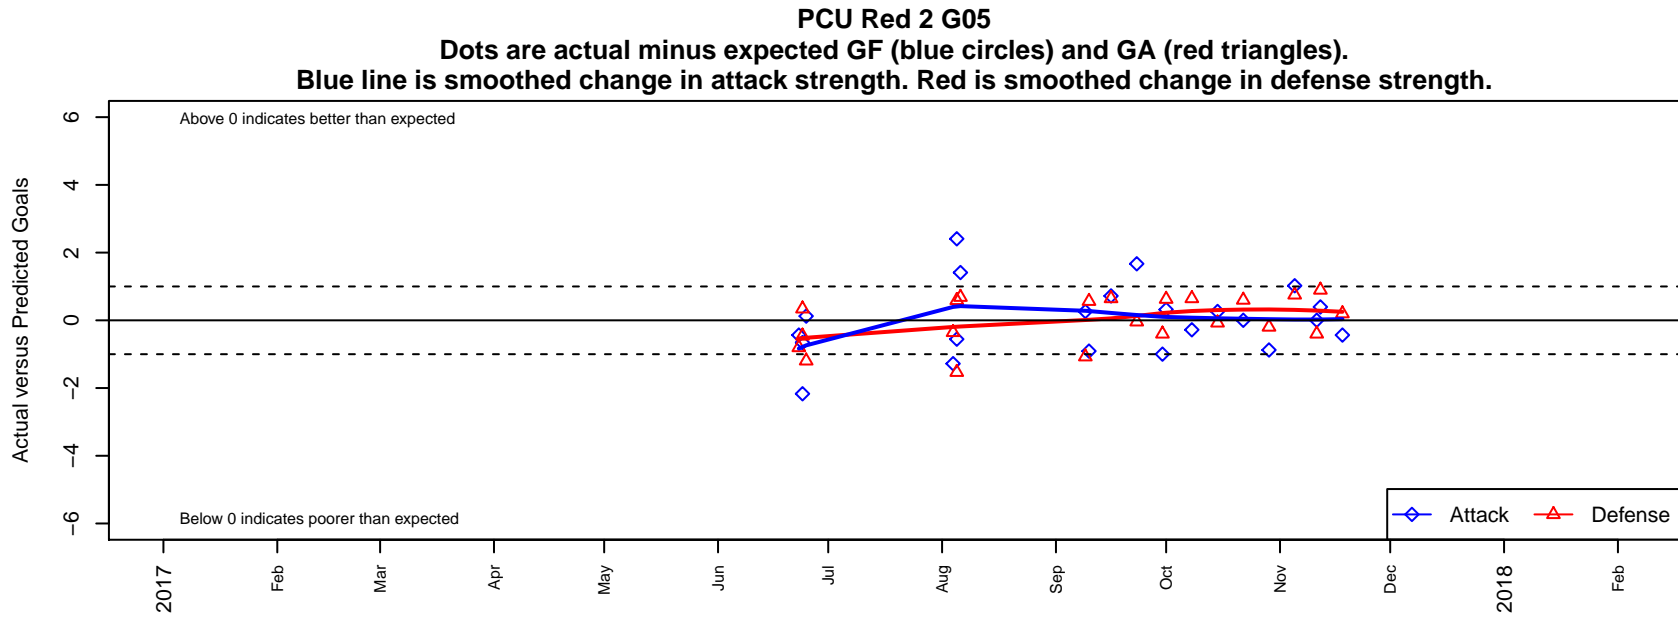

**attack and defense variance (black dot)
relative to other teams
and top 10 in region**

**attack and defense rating
relative to others at age
and all opponents in last 13 months**

PCU Red 2 G05

Portland City United SC
Portland, OR
G05 total strength=861
attack=0.98 defense=1.55
fall league = PTT G05 Div 1 Red NW

alt names used:
PCU O5G RED
PCU 05G Red 2
PCU 05G Red 2
PCU G05 Red

Venues played:
2017 Clash At the Border Gold/Silver/Bronze
2017 Mt Hood Challenge U13 Silver
2017 PTT G05 Division 1 Red NW
2017 OYS PTT Presidents Cup G05